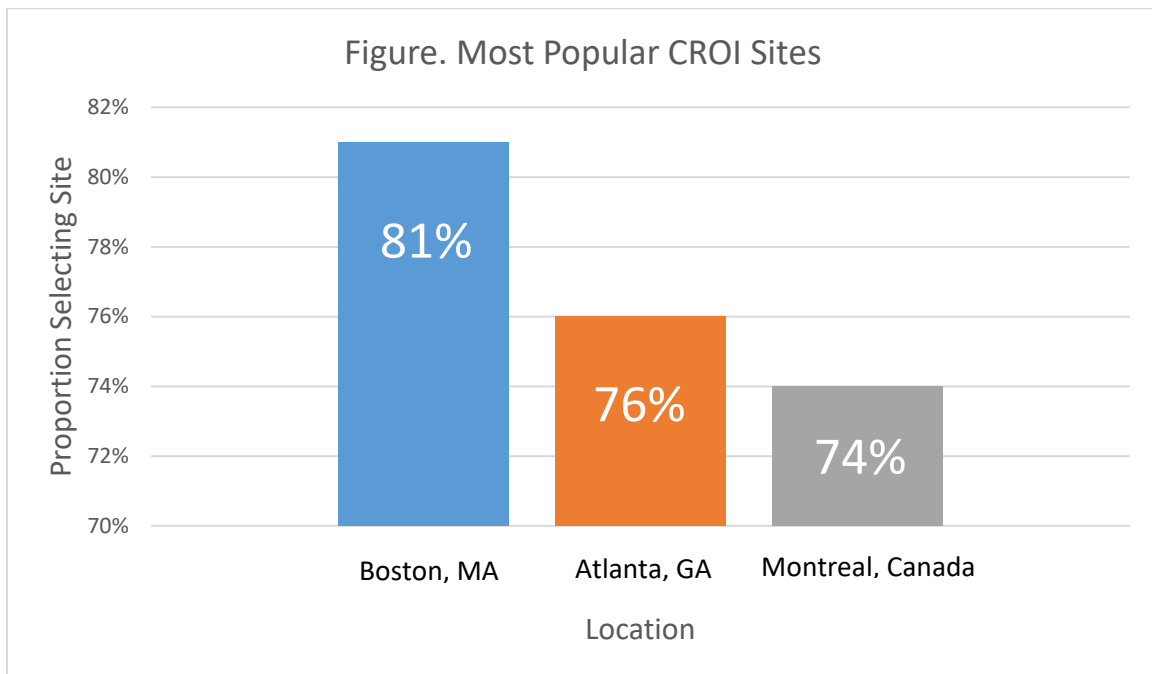

Thank you for completing the survey regarding future CROI locations. Based on location and hotel costs, most the 2,048 respondents (81.7%) selected Boston as a preferred option for CROI. Atlanta, GA was the second most popular site, closely followed by Montreal, Canada. The least selected options were Miami, FL, District of Columbia, DC, and San Antonio, TX.

The survey results showed that the most important logistical factors apart from the location when considering whether to attend CROI.

- Easy flight access was ranked as the most important factor
- Affordable hotel room rates come in second
- The proximity of hotels to the convention center was also important to our attendees when considering the attendance of CROI